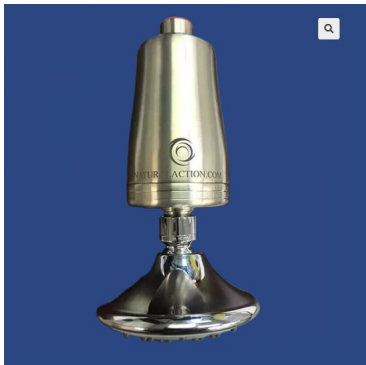

## Stainless Steel Shower Unit

NEW PRODUCT!

Rating: Not Rated Yet

**Price**

\$399.00

[Ask a question about this product](#)

Manufacturer [Manufactured by Natural Action Technologies, Inc.](#)

### Description

\*Showerhead Not Included

The Dynamically Enhanced Natural Action Shower Unit is for the person who wants the full effects of dynamically enhanced structured water for their shower. The line of Dynamically Enhanced Units have a flow-form inside that is made from a combination of proprietary materials that dynamically enhance the energy of the unit and create a static energy that exists even before the water flowing through the unit is structured.

The DE Shower Unit can be installed in the shower for softer skin and all the advantages attributed to a soft water installation, without the deleterious results of the ion exchanges or brine water. It can also be a multi-use for filling water dispenser jugs or drinking glasses. In most showers this requires a special riser pipe, screwed into the stand pipe to lift it above the head. \*These statements have not been evaluated by the Food and Drug Administration. This product is not intended to diagnose, treat, cure or prevent any disease.

Dimensions: L: 5 in.

Weight: 9.4 oz.

Pipe Types: Standard Shower - 1/2" Threaded

FREE WORLDWIDE SHIPPING!\*